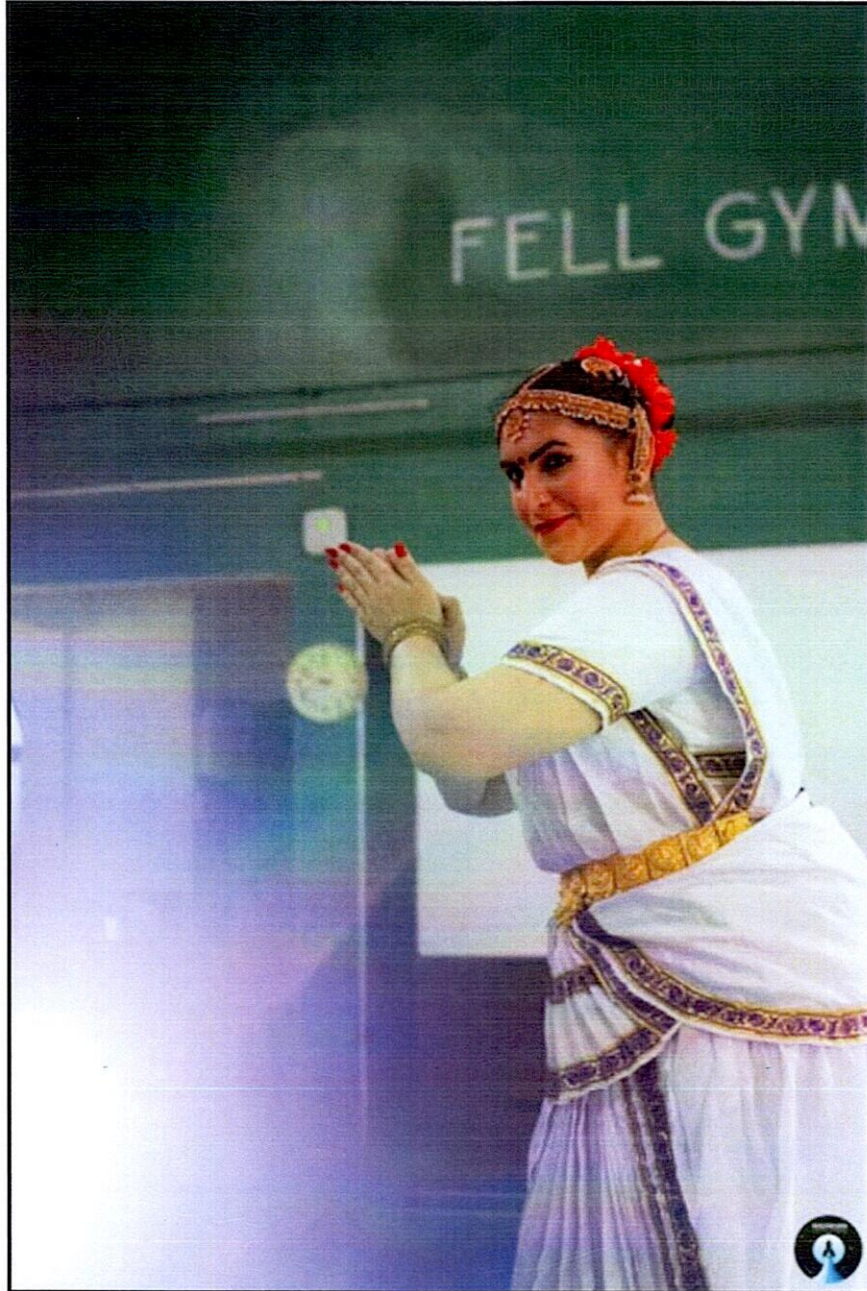

ST. XAVIER'S COLLEGE
(AUTONOMOUS)
5, Mahapalika Marg, Mumbai - 400 001,
INDIA.
☎ 2262 0661/65

Fell gymkhana- Cultural	
Latitude	18°56'33.6"N
Longitude	72°49'52.5"E

NAAC SSR Cycle 4 (2015-2020):
4_1_2_SportsCulture

Shinde.
PRINCIPAL
ST. XAVIER'S COLLEGE
(AUTONOMOUS)
MUMBAI - 400 001.