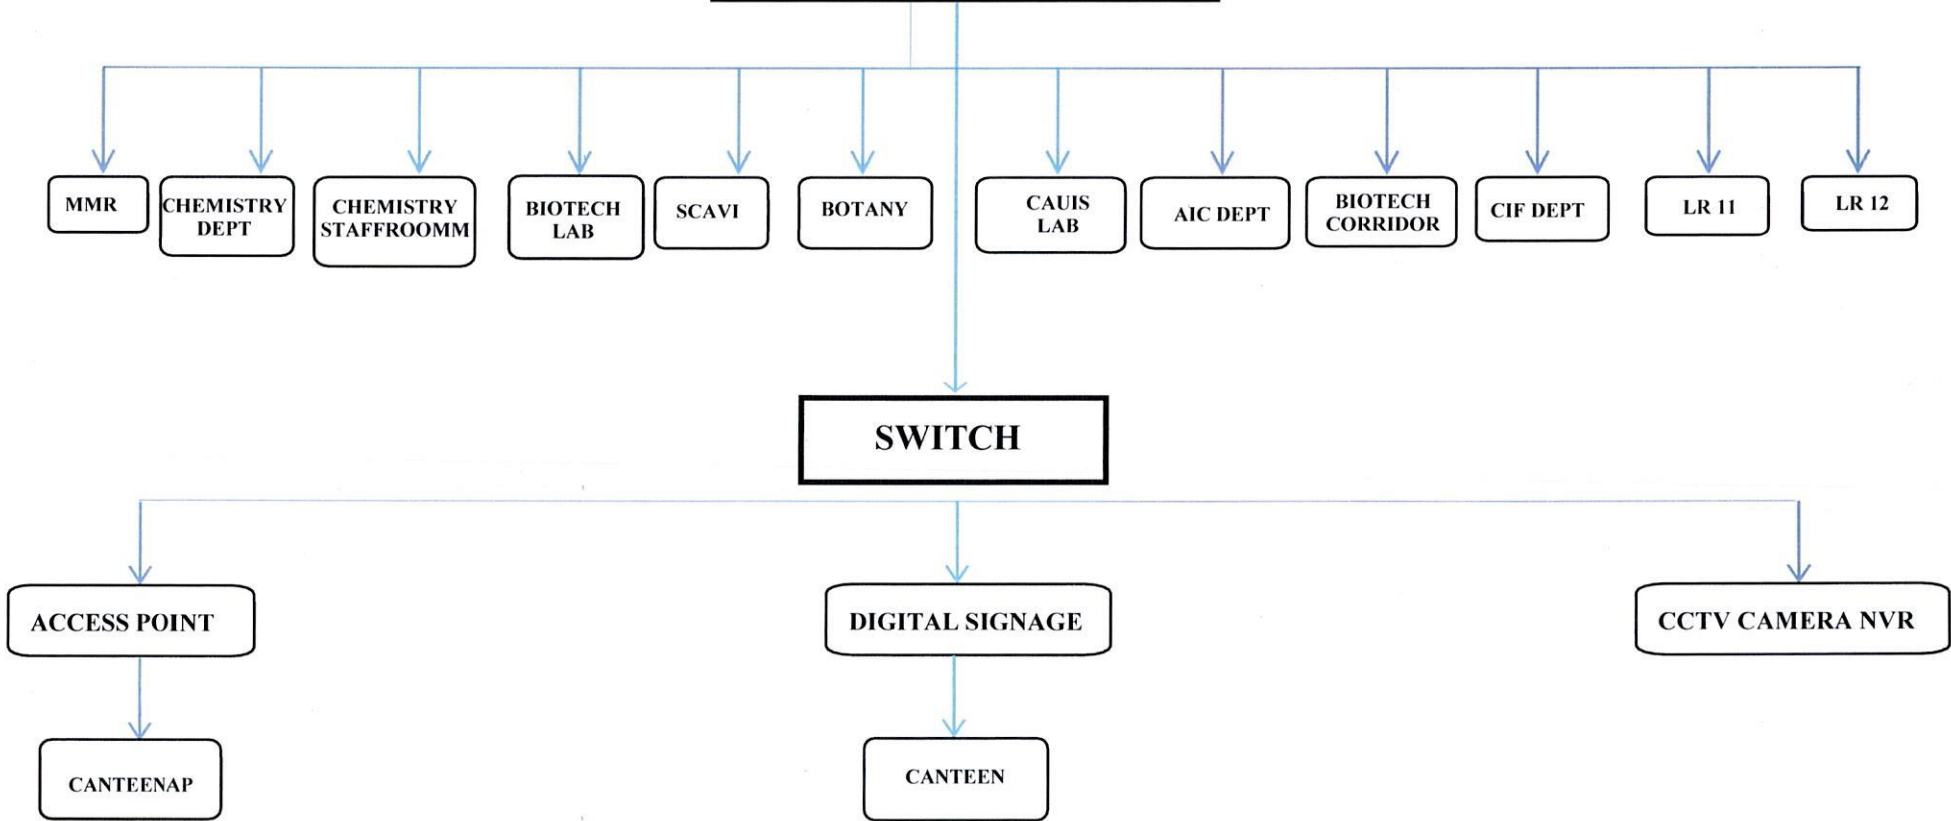

**LR 11
(SRW24 FIBER SWITCH)**

Handwritten signature

**PRINCIPAL
ST. XAVIER'S COLLEGE
(AUTONOMOUS)
MUMBAI - 400 001.**