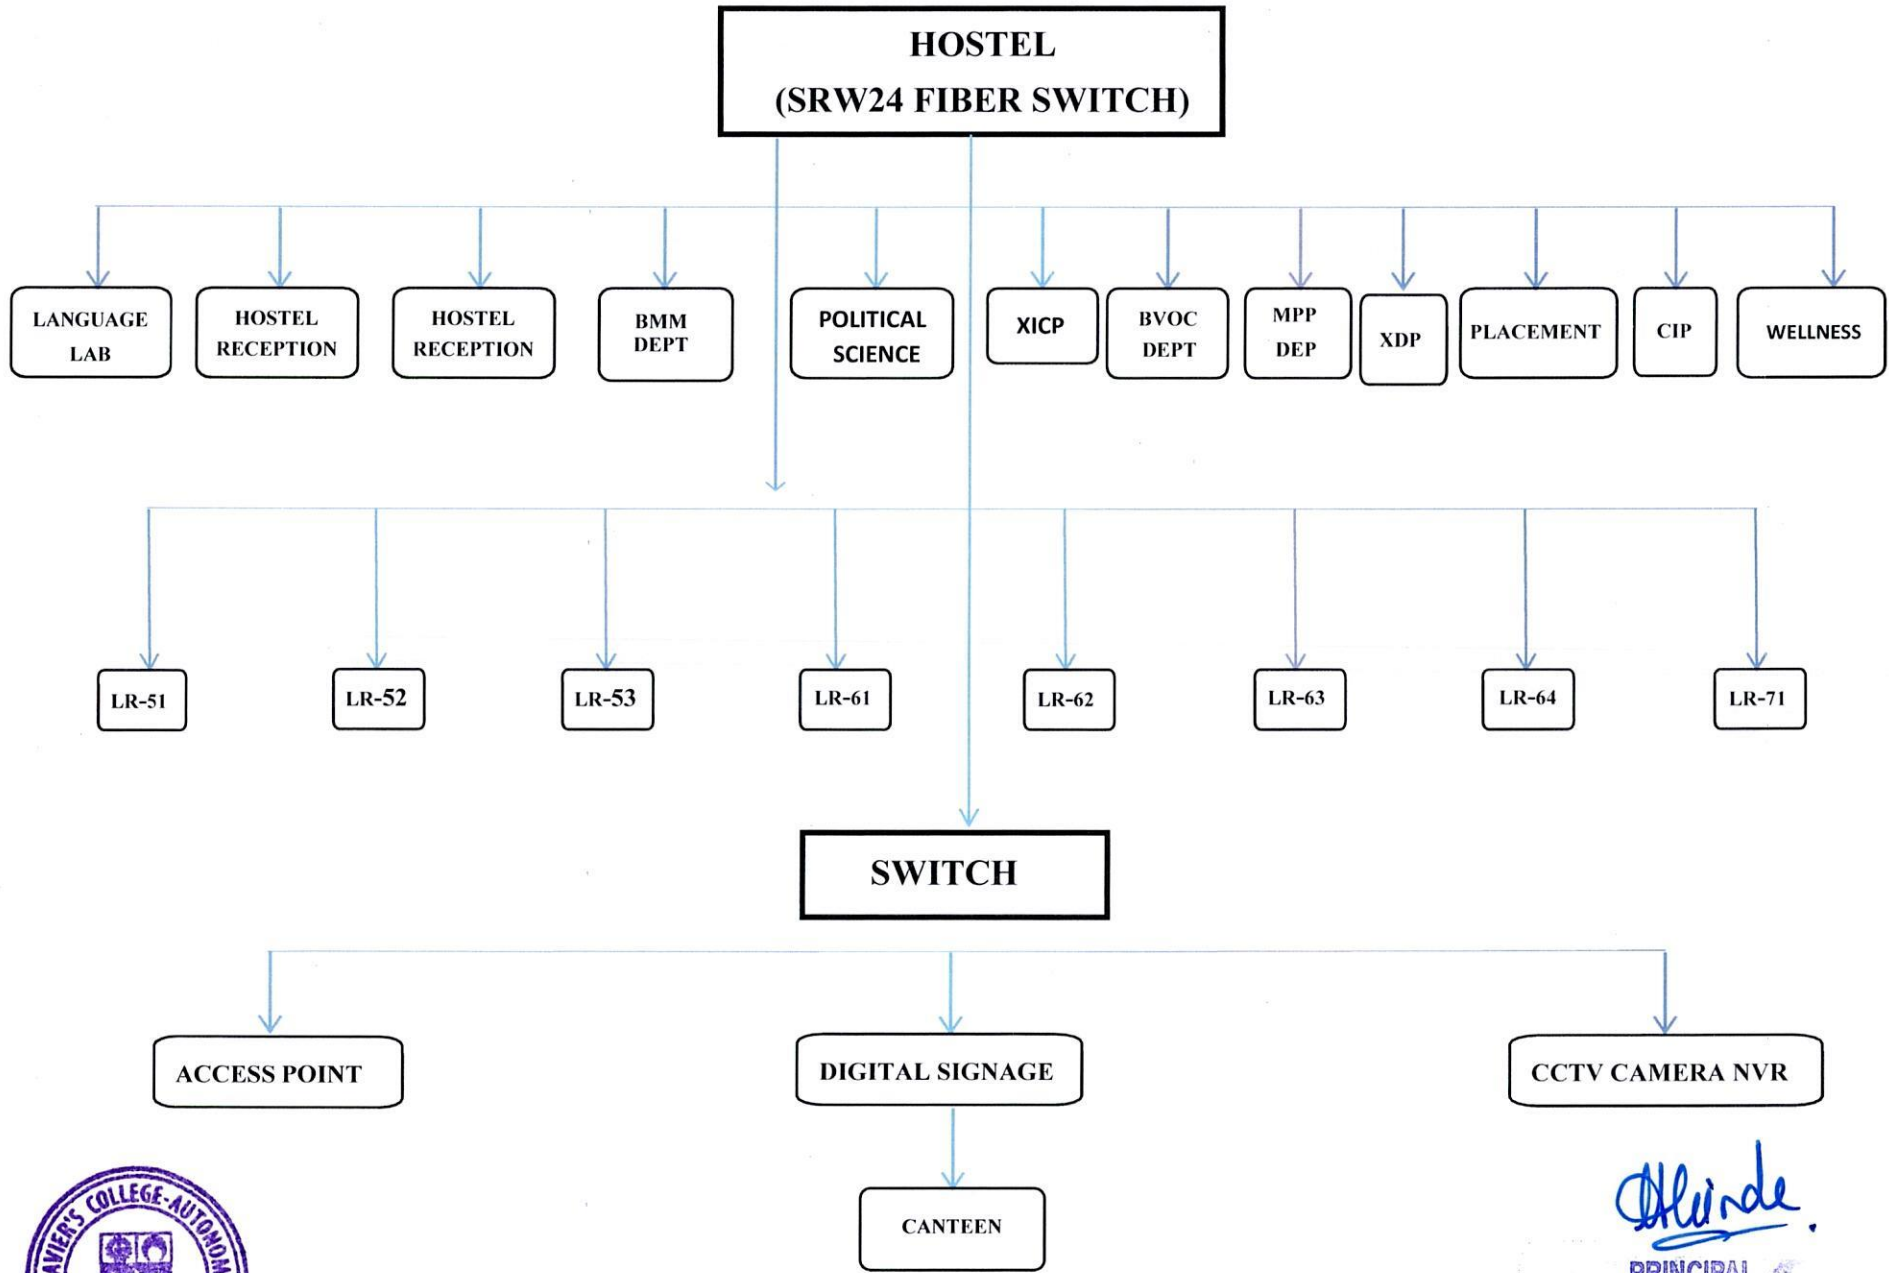

Alunde
PRINCIPAL
ST. XAVIER'S COLLEGE
(AUTONOMOUS)
MUMBAI - 400 001.