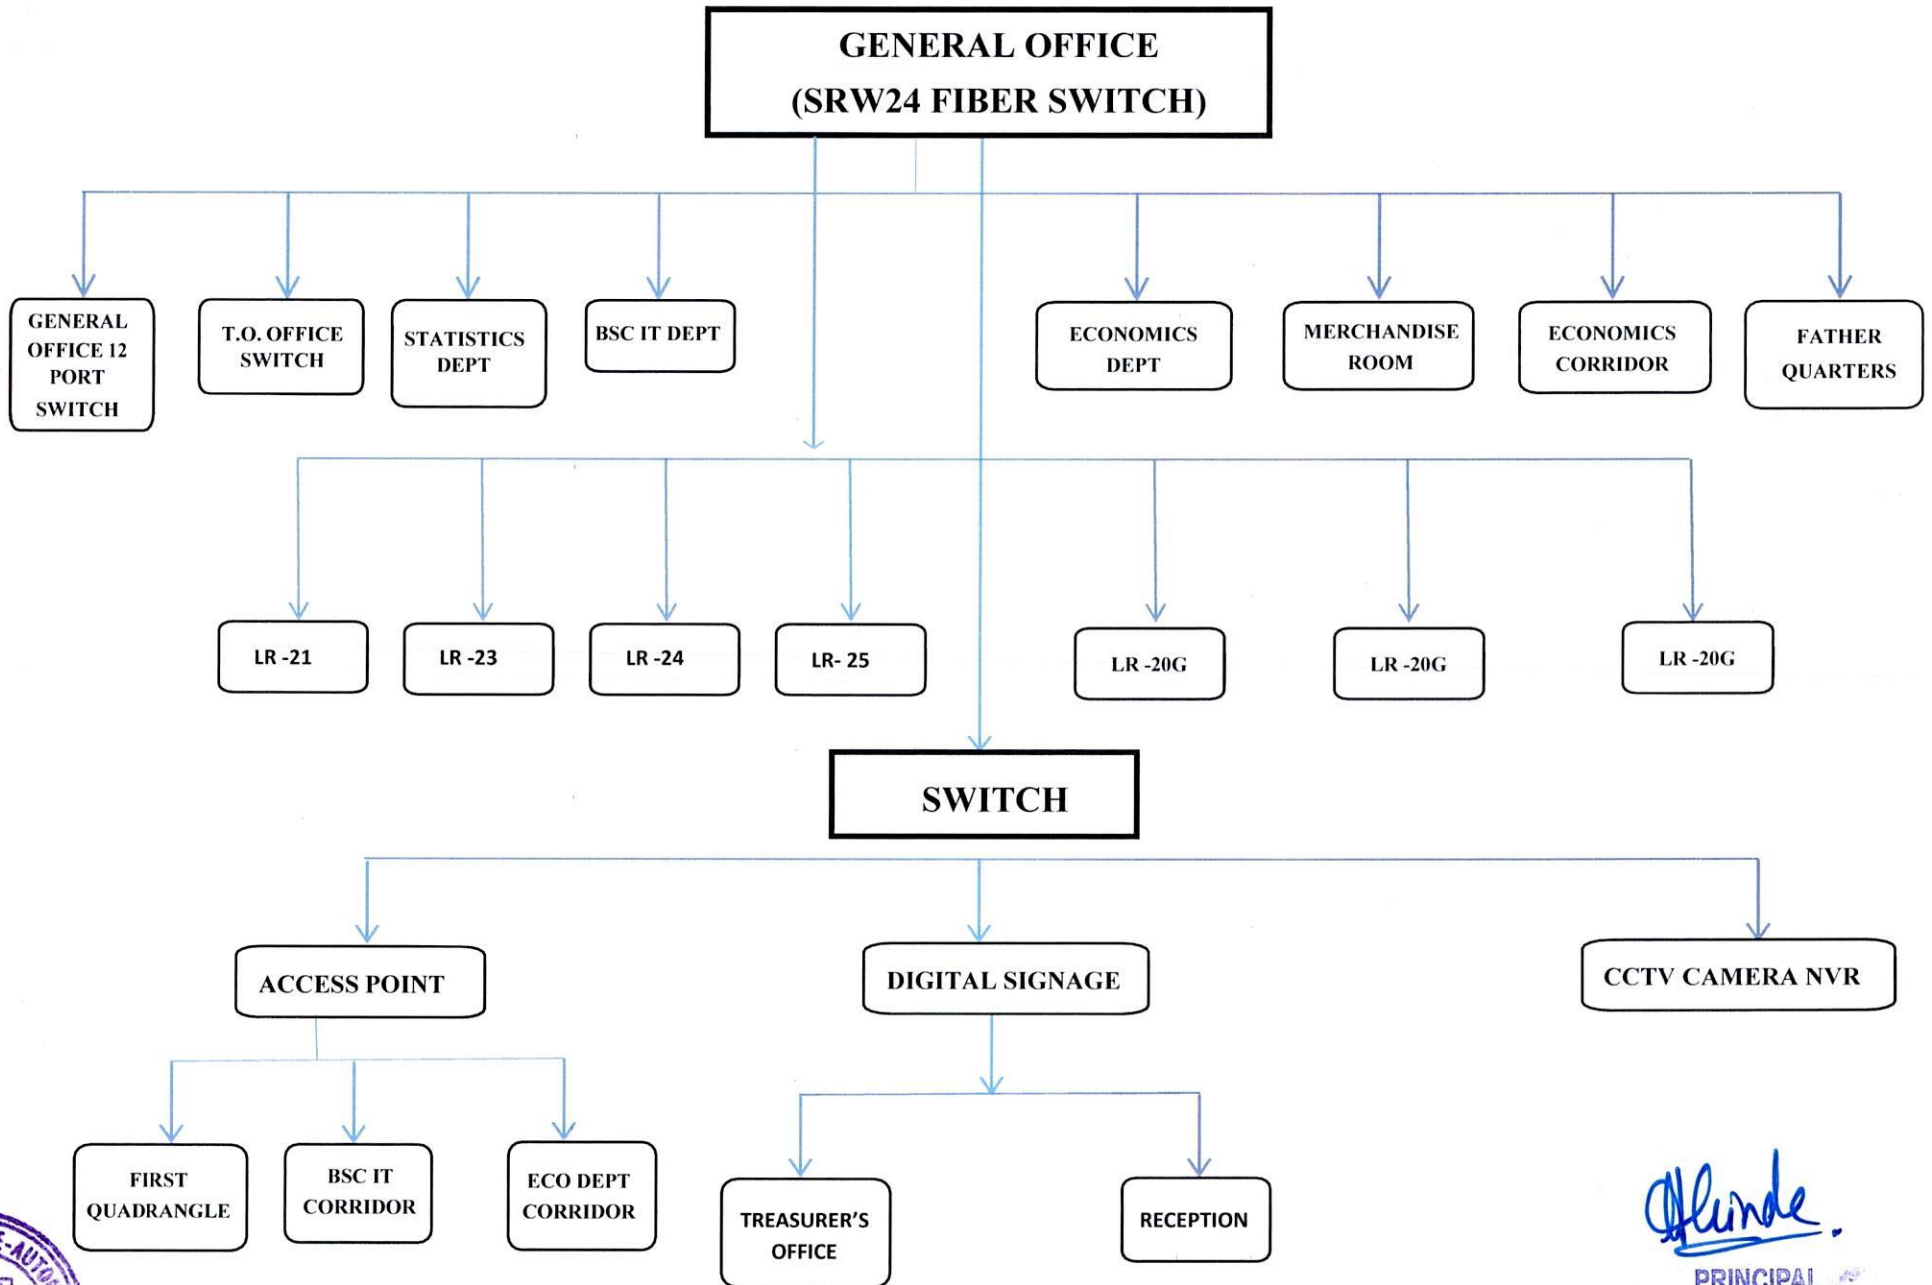

SWITCH-WISE NETWORK, SIGNAGES AND CCTV LOCATIONS ON CAMPUS

**DOCUMENTATION CENTRE
(SRW24 FIBER SWITCH)**

SWITCH

Shinde
PRINCIPAL
ST. XAVIER'S COLLEGE
(AUTONOMOUS)
MUMBAI - 400 601.

 PRINCIPAL
 ST. XAVIER'S COLLEGE
 (AUTONOMOUS)
 MUMBAI - 400 001.