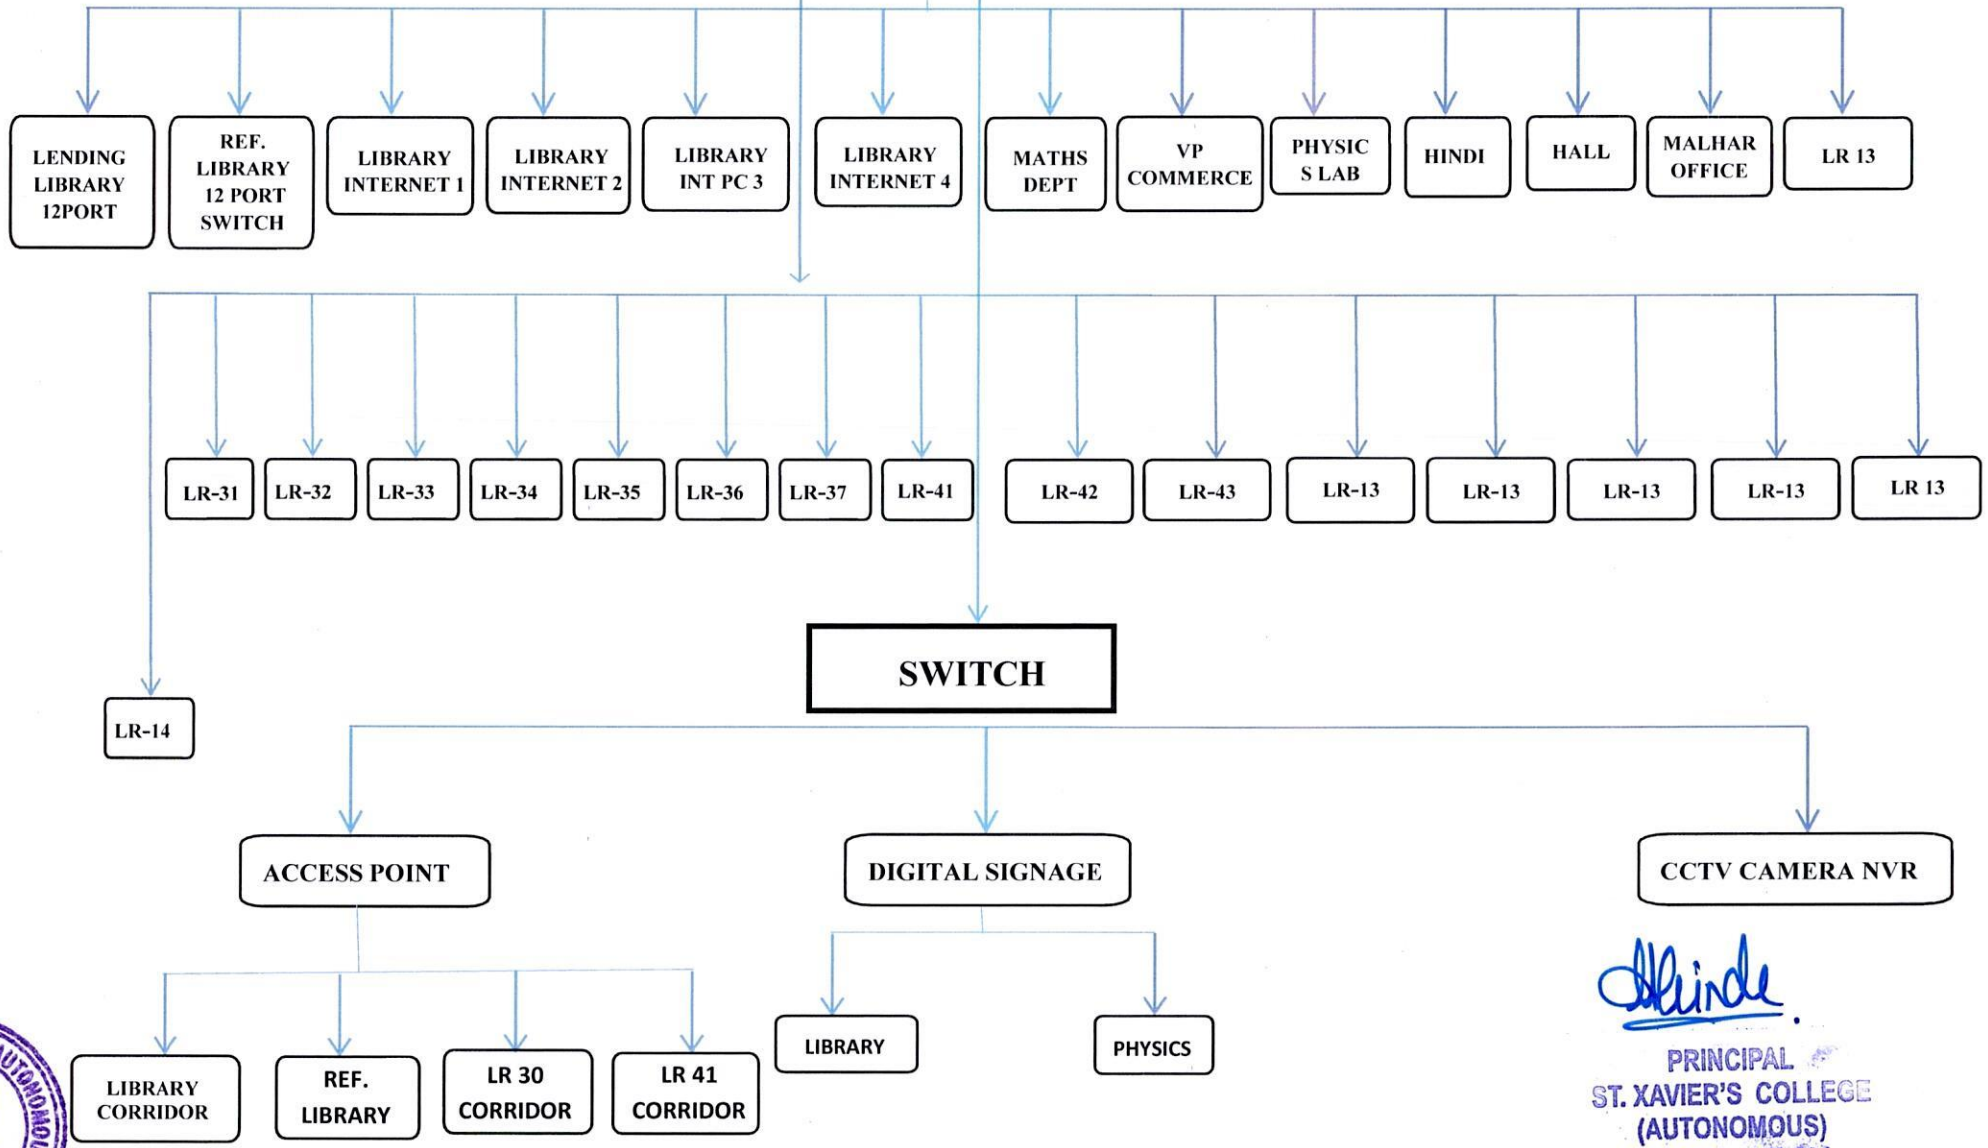

SWITCH-WISE NETWORK, SIGNAGES AND CCTV LOCATIONS ON CAMPUS

**DOCUMENTATION CENTRE
(SRW24 FIBER SWITCH)**

SWITCH

Shinde
PRINCIPAL
ST. XAVIER'S COLLEGE
(AUTONOMOUS)
MUMBAI - 400 601.

 PRINCIPAL
 ST. XAVIER'S COLLEGE
 (AUTONOMOUS)
 MUMBAI - 400 001.

**LIBRARY SWITCH
(SRW24 FIBER SWITCH)**

Shinde
PRINCIPAL
ST. XAVIER'S COLLEGE
(AUTONOMOUS)
MUMBAI - 400 601.

**LR 11
(SRW24 FIBER SWITCH)**

Handwritten signature

**PRINCIPAL
ST. XAVIER'S COLLEGE
(AUTONOMOUS)
MUMBAI - 400 001.**