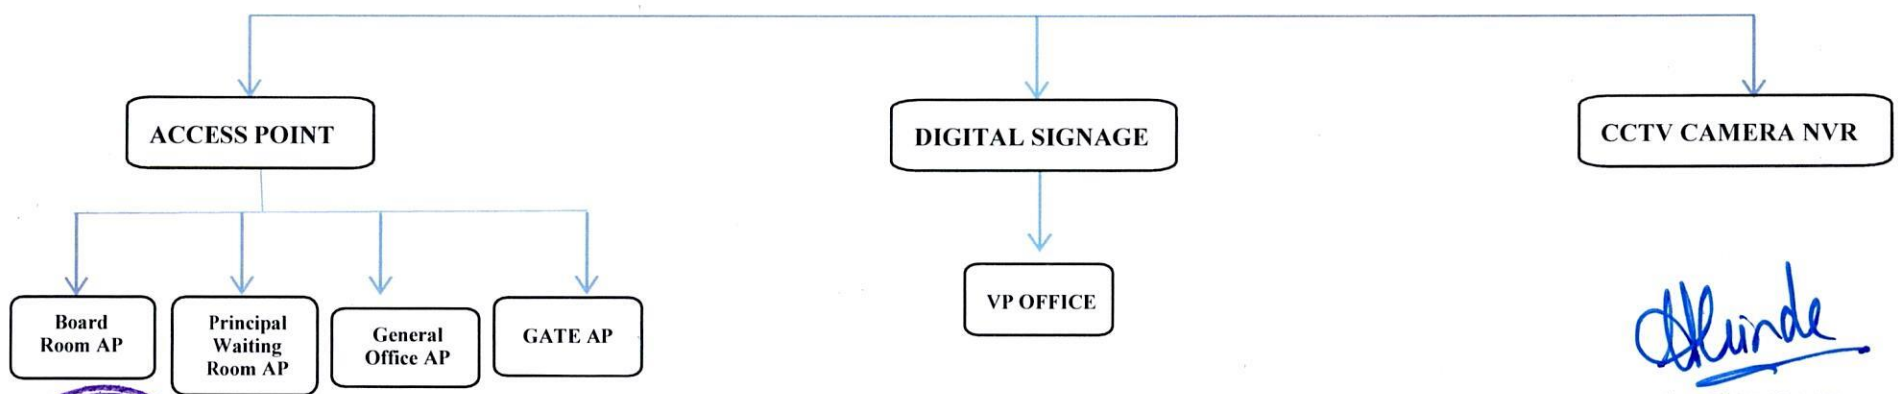

Shinde
PRINCIPAL
ST. XAVIER'S COLLEGE
(AUTONOMOUS)
MUMBAI - 400 601.