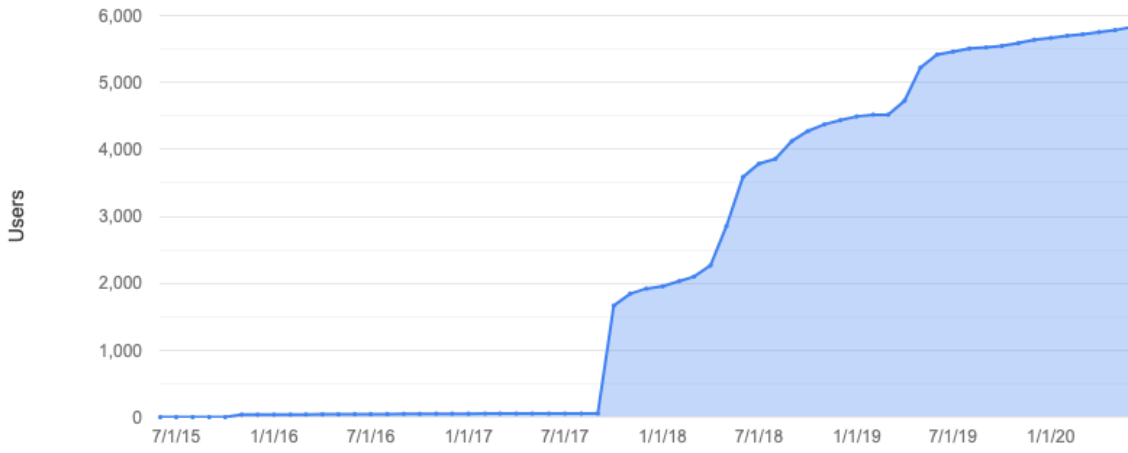

Registered Accounts over time

2015-06-01 ~ 2020-06-30

Daily Weekly Monthly

Emails over time

2015-06-01 ~ 2020-06-30

Daily Weekly Monthly

Jobs over time

No of News over time